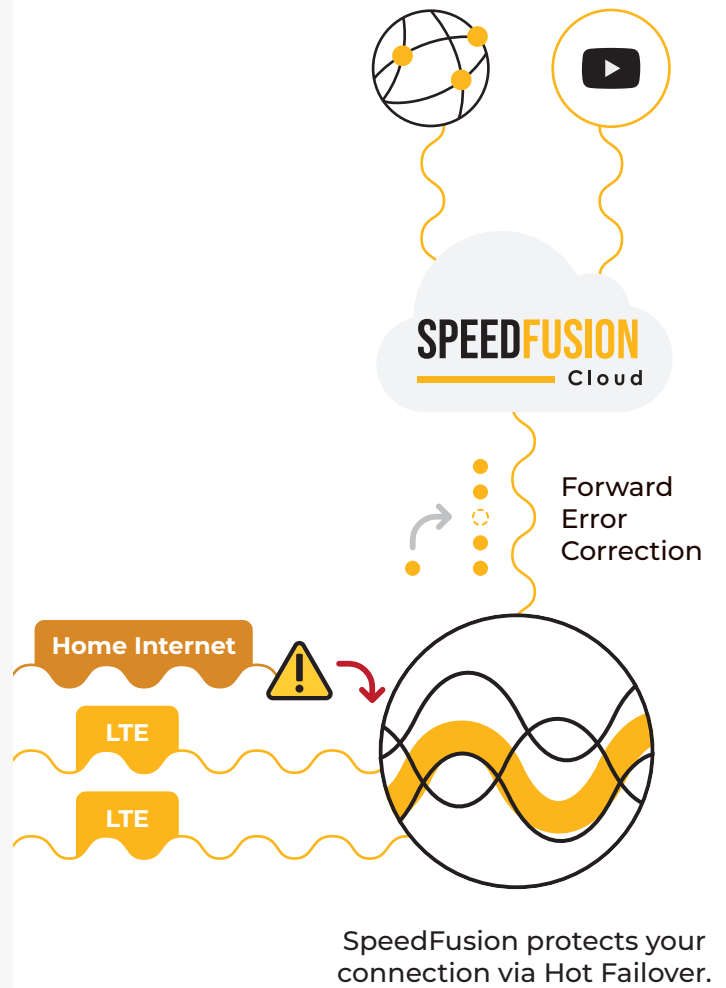

YouTuber

MAX Transit Duo

- Portable dual cellular multi-WAN router
- USB power input
- SpeedFusion technology

Workflow

OR

Internet