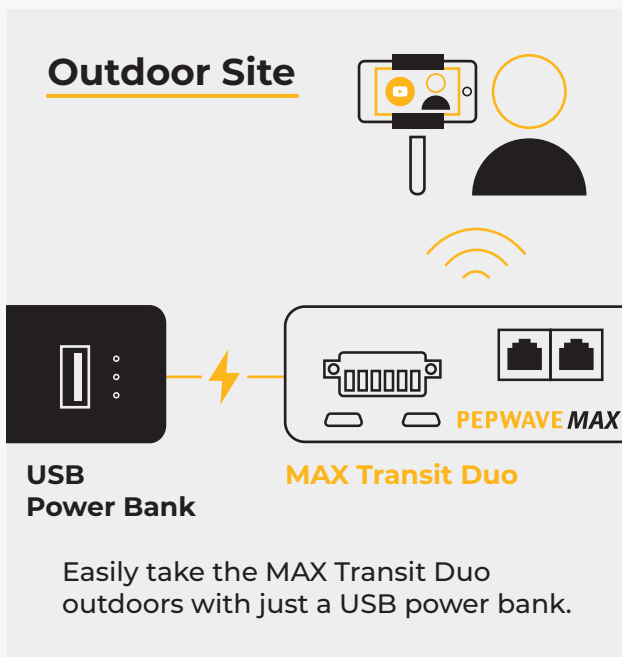

YouTuber

MAX Transit Duo

- Portable dual cellular multi-WAN router
- USB power input
- SpeedFusion technology

Workflow

OR

Internet