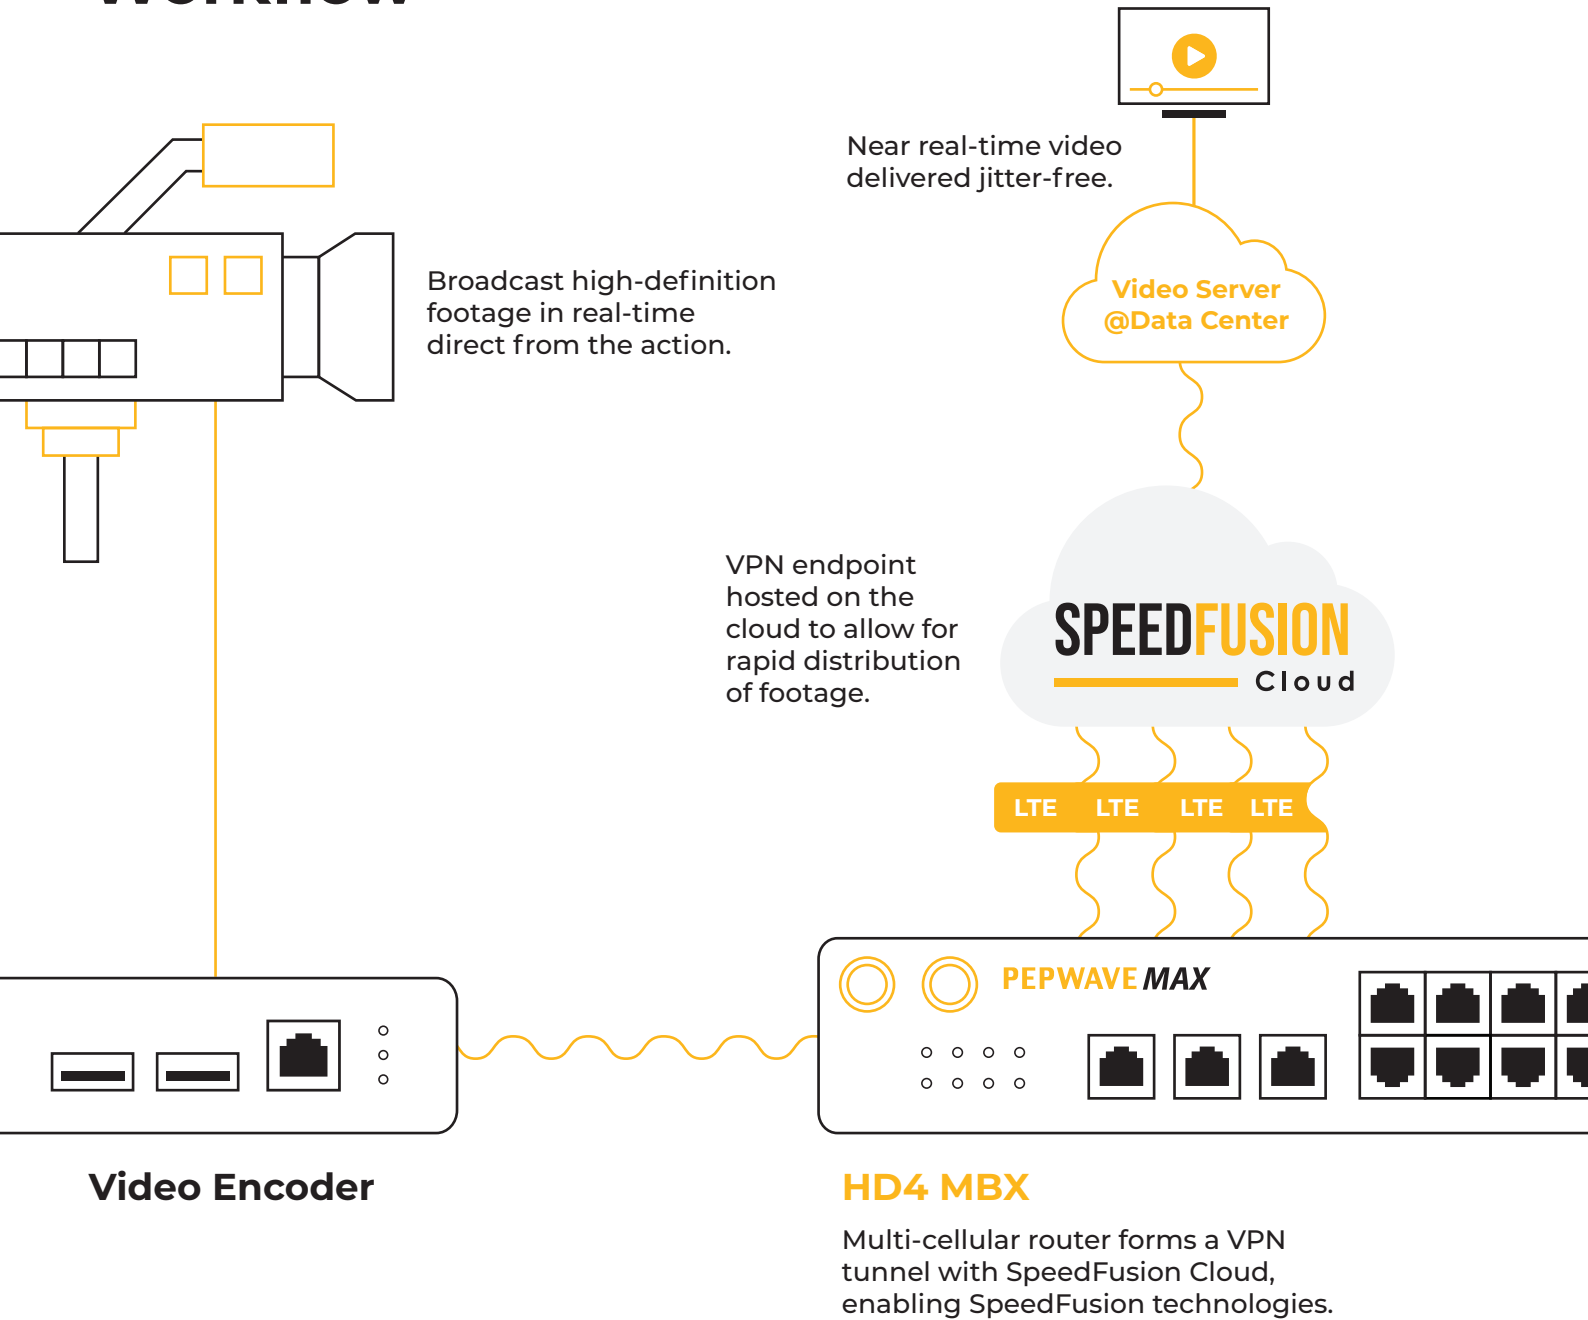

VPN endpoint providing Bandwidth Bonding, WAN Smoothing, and other features for smooth, unbroken video conferencing.

UBR LTE

Dual-cellular router with redundant SIM slots, providing an all-in-one WAN solution.

OR

Internet

Events

HD4 MBX

- 2.5Gbps throughput
- Upgradable to 5G
- SpeedFusion technology

Workflow

Media Broadcasting

SFE Camera

- Embedded to the camera
- Various connectivity options - Wi-Fi AP or WAN
- Cloud service and technology

Workflow

Cloud Centre

All footage from the cameras are gathered together and consolidated on the cloud.

SFE Camera

Multiple cameras film the same event from different angles.

Viewers can watch the event in high definition from any angle they choose.

Internet

Film Production

SDX Pro and HD Dome

- SDX Pro deployed as a load balancer
- SIM Injector for easy SIM management
- HD Dome deployed as expandable cellular nodes