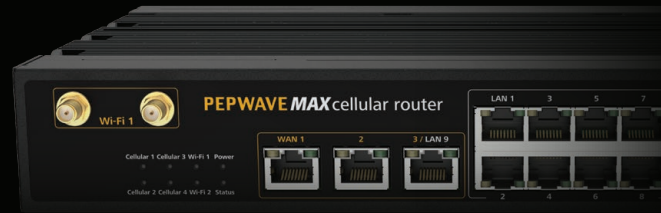

OR

Internet

Events

HD4 MBX

- 2.5Gbps throughput
- Upgradable to 5G
- SpeedFusion technology

Workflow

Media Broadcasting

SFE Camera