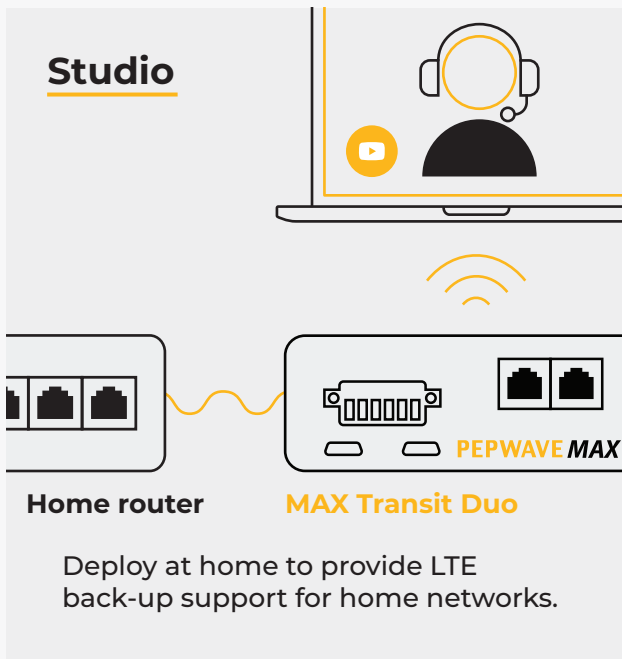

VPN endpoint providing Bandwidth Bonding, WAN Smoothing, and other features for smooth, unbroken video conferencing.

UBR LTE

Dual-cellular router with redundant SIM slots, providing an all-in-one WAN solution.

LTE LTE ADSL

Internet

Students

Easily deliver quality video to large classes seamlessly.

YouTuber

MAX Transit Duo

- Portable dual cellular multi-WAN router
- USB power input
- SpeedFusion technology

Workflow

OR

Internet

Events

HD4 MBX

- 2.5Gbps throughput
- Upgradable to 5G
- SpeedFusion technology

Workflow

Media Broadcasting

SFE Camera