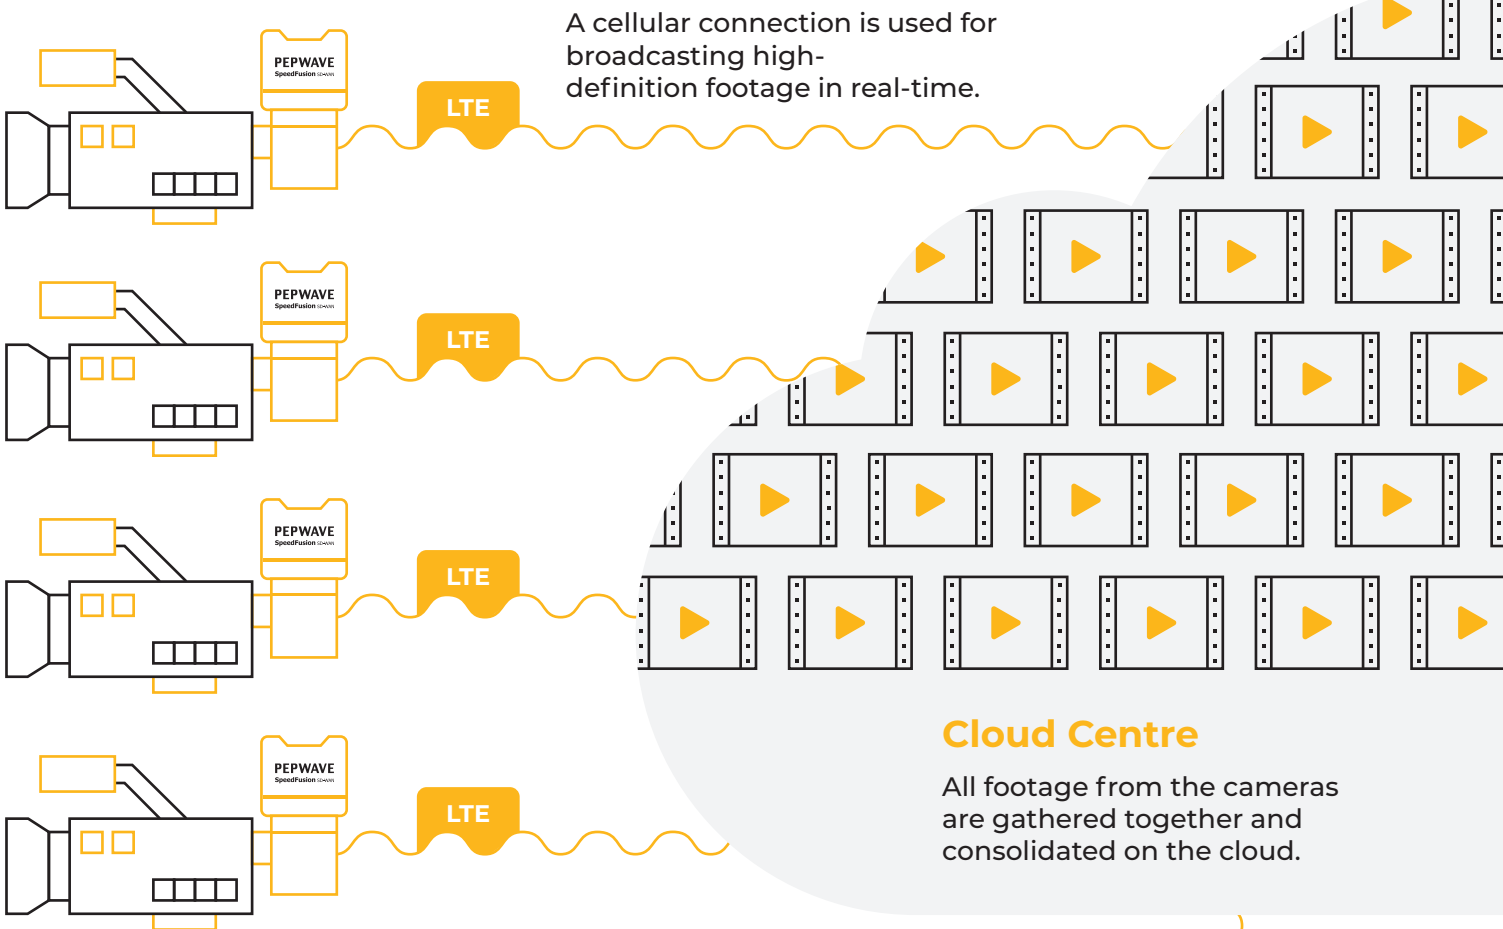

VPN endpoint providing Bandwidth Bonding, WAN Smoothing, and other features for smooth, unbroken video conferencing.

UBR LTE

Dual-cellular router with redundant SIM slots, providing an all-in-one WAN solution.

OR

Internet

Events

HD4 MBX

- 2.5Gbps throughput
- Upgradable to 5G
- SpeedFusion technology

Workflow

Media Broadcasting

SFE Camera

- Embedded to the camera
- Various connectivity options - Wi-Fi AP or WAN
- Cloud service and technology

Workflow

Cloud Centre

All footage from the cameras are gathered together and consolidated on the cloud.

SFE Camera

Multiple cameras film the same event from different angles.

Viewers can watch the event in high definition from any angle they choose.

Internet

Film Production

SDX Pro and HD Dome

- SDX Pro deployed as a load balancer
- SIM Injector for easy SIM management
- HD Dome deployed as expandable cellular nodes