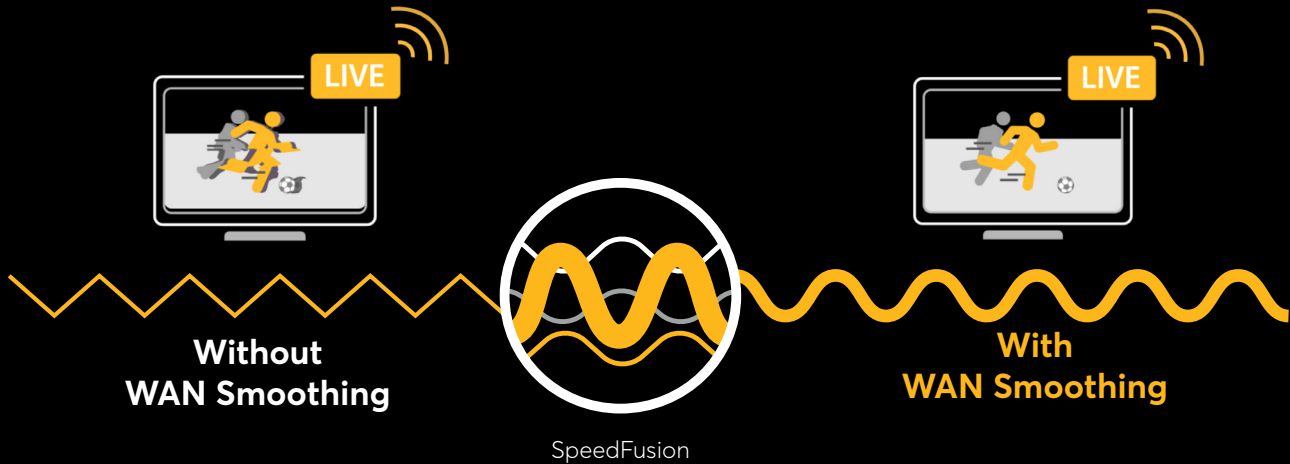

## Simple Network Management

---

Use InControl to monitor your network and manage your devices from a single pane of glass. Save time and energy by applying bulk configurations, apply schedules to Wi-Fi, VLAN, PoE ports, firmware updates and more.

## Guest-Ready Wi-Fi

---

Provide guests with a fully-customized branded Wi-Fi experience. Deliver advertisements and surveys before guests login with email or social media credentials. Apply built-in, self-updating web blocking lists for peace of mind.

## Reliable Cloud Apps

Build unbreakable SpeedFusion connections to your cloud-based PBX, ERP, and streaming applications by installing FusionHub on the server end.

## Smooth Streaming

WAN Smoothing utilizes intelligent algorithms to fill in connectivity gaps, trading bandwidth for greater connection resiliency. WAN Smoothing minimizes latency and reduces the impact of packet loss.