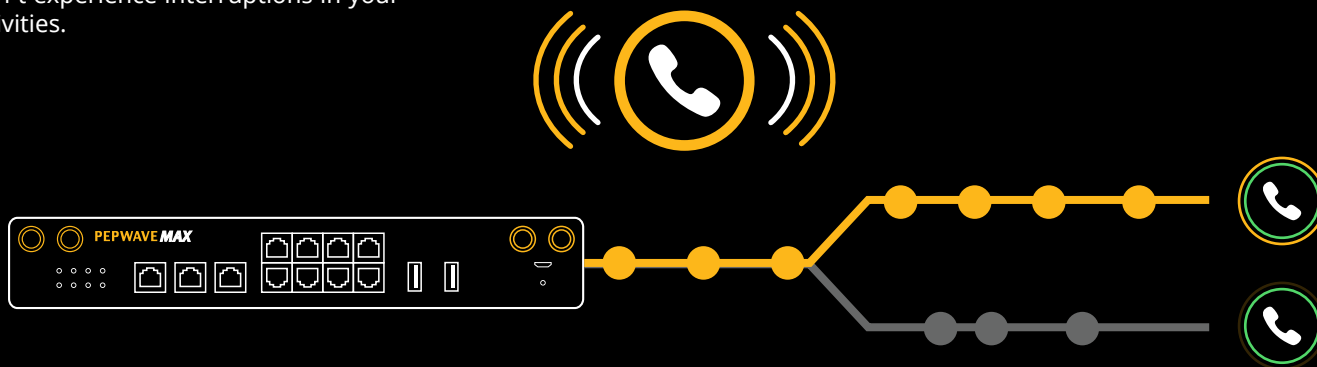

## Smooth Streaming

WAN Smoothing utilizes intelligent algorithms to fill in connectivity gaps, trading bandwidth for greater connection resiliency. WAN Smoothing minimizes latency and reduces the impact of packet loss.

## Always Works

In the event of a WAN disconnection, Hot Failover will transfer your traffic to another connection while maintaining session persistence. This seamless transition means that you won't experience interruptions in your activities.