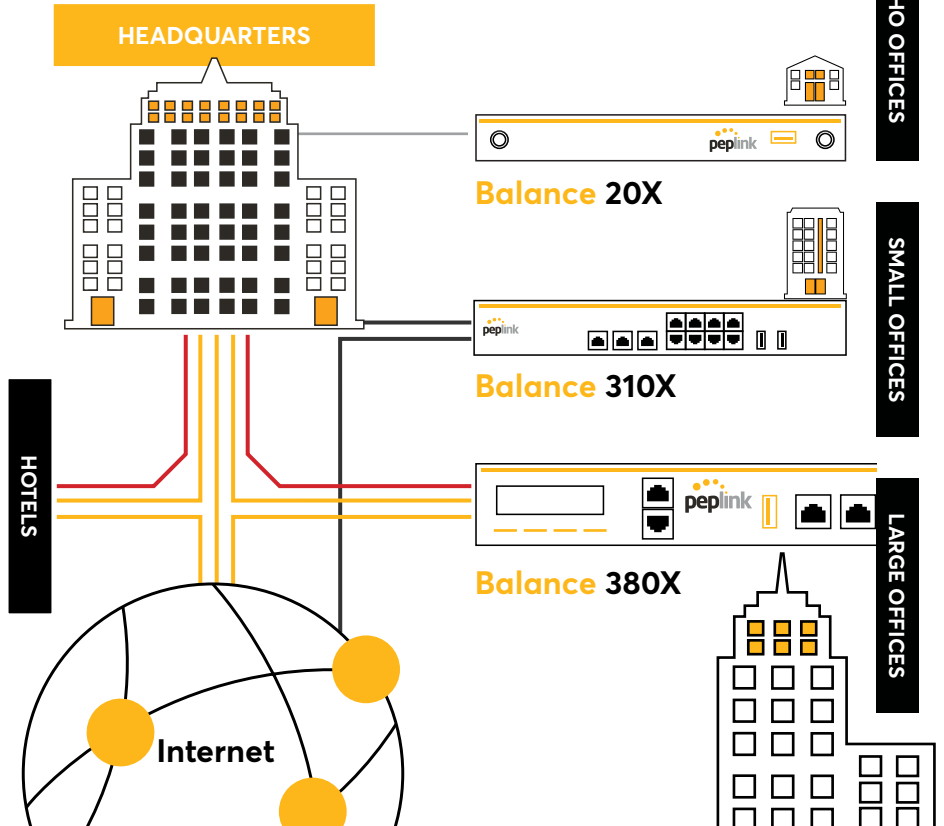

# Peplink's Hospitality Connectivity Solution

VIEW

MPLS — FTTH — ADSL — VPN —

Balance SDX Pro

Balance SDX Pro

SD Switch  
24-Port Rugged

AP One AX

# Solutions in Hospitality Connectivity

VIEW

## Simple Network Management

---

Use InControl to monitor your network and manage your devices from a single pane of glass. Save time and energy by applying bulk configurations, apply schedules to Wi-Fi, VLAN, PoE ports, firmware updates and more.