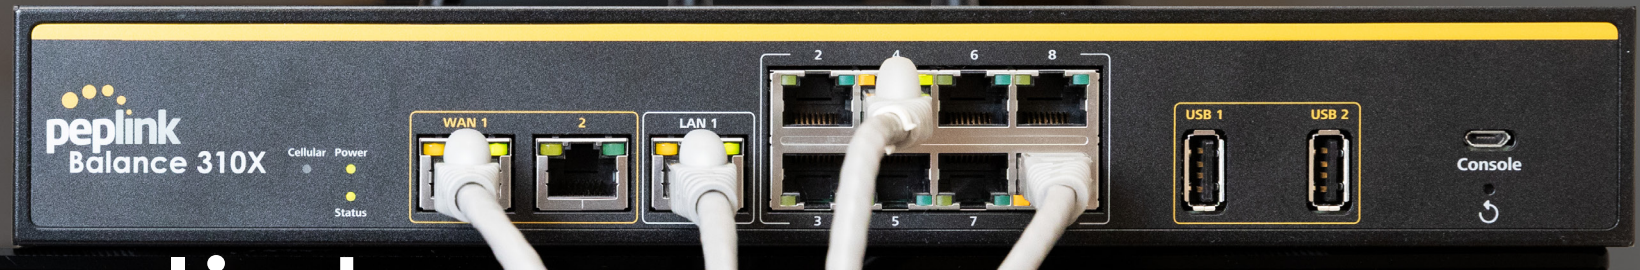

# Work From Home with Peplink

Balance 310X

UBR LTE

MAX Transit Duo

MAX BR1 Mini