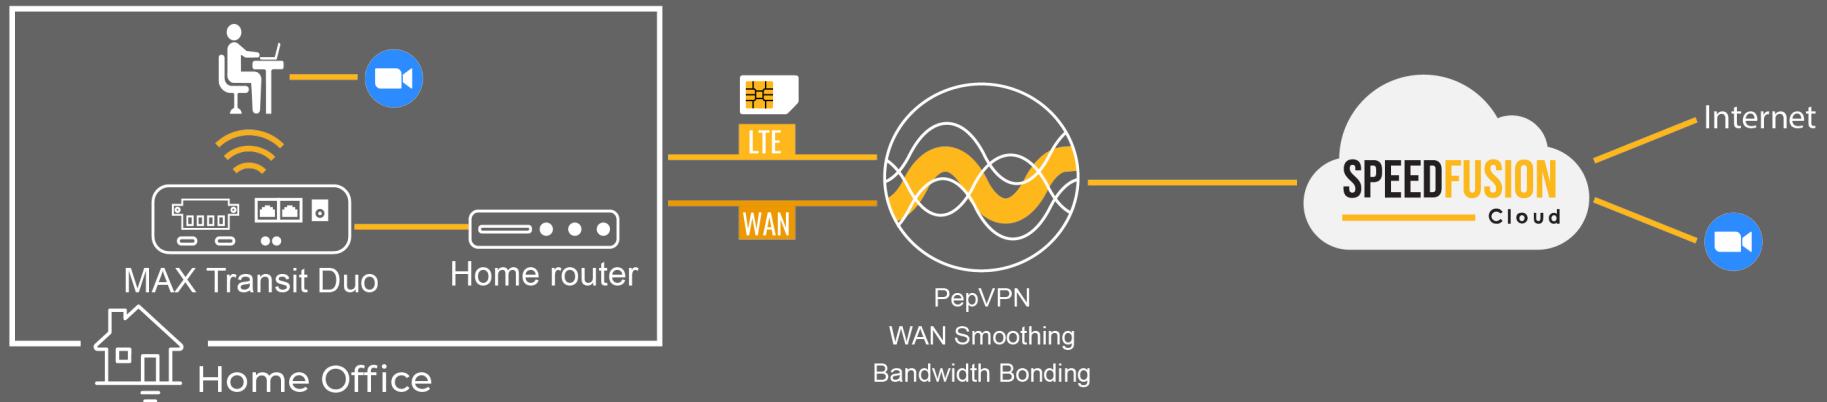

## Remote Access

WAN= Home Cable

Provide a secure **SpeedFusion VPN** tunnel for remote workers to access the Headquarters' network. SpeedFusion technology such as **Bandwidth Bonding** technology can combine the bandwidths of multiple links.

## Remote Collaboration

WAN=Home Cable

Various Peplink routers allow the use of cellular connections alongside your home network. Pair your device with **SpeedFusion Cloud** to create an unbreakable SpeedFusion tunnel, providing SpeedFusion technology such as **WAN Smoothing** to give smooth and jitter-free video calls.

## Live Streaming

WAN=Home Cable

Bandwidth heavy applications like online webinars require stable and uninterrupted connectivity. Use a Peplink router and live-stream directly to a **FusionHub** virtual server to enable **WAN Smoothing**, which proactively combats packet loss.