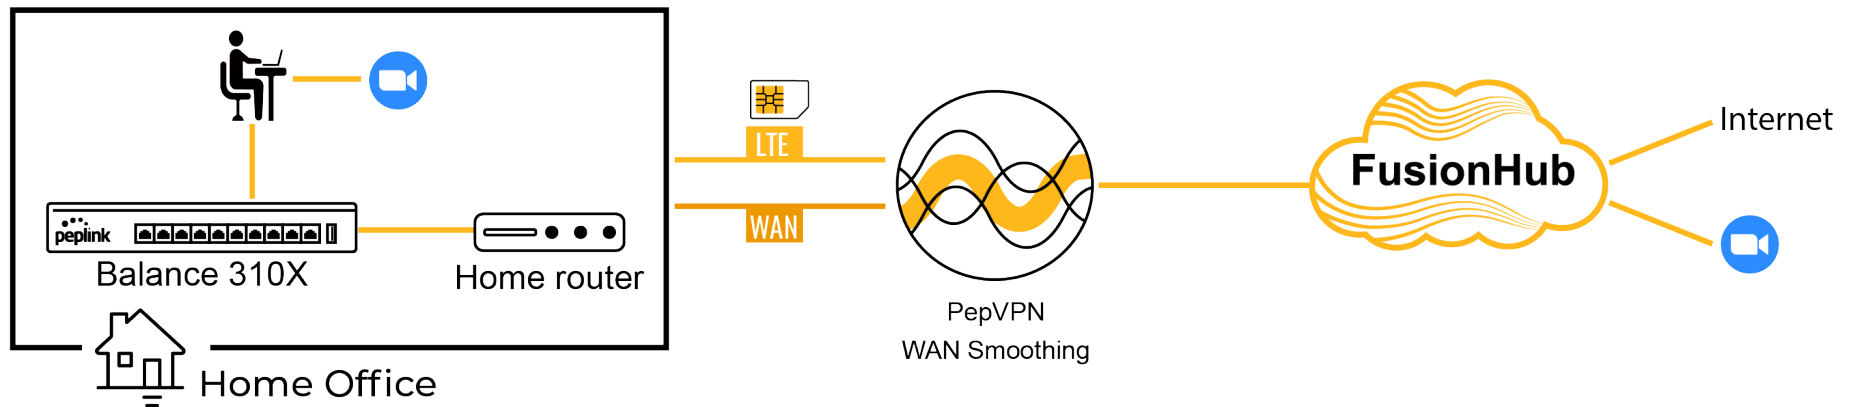

## Remote Access

WAN= Home Cable

Provide a secure **SpeedFusion VPN** tunnel for remote workers to access the Headquarters' network. SpeedFusion technology such as **Bandwidth Bonding** technology can combine the bandwidths of multiple links.

## Remote Collaboration

WAN=Home Cable

Various Peplink routers allow the use of cellular connections alongside your home network. Pair your device with **SpeedFusion Cloud** to create an unbreakable SpeedFusion tunnel, providing SpeedFusion technology such as **WAN Smoothing** to give smooth and jitter-free video calls.

## Live Streaming

WAN=Home Cable

Bandwidth heavy applications like online webinars require stable and uninterrupted connectivity. Use a Peplink router and live-stream directly to a **FusionHub** virtual server to enable **WAN Smoothing**, which proactively combats packet loss.